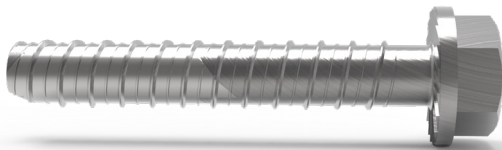

Below you can see which screws we use and which may be relevant for your railing.

SCREW FOR CONCRETE

SCREW INFORMATION

SKRBE12X100A2

Dimensions : 12x100mm
Minimum attachment depth : 150 mm
Minimum distance from edge: 65 mm
Bit: 6mm insex
Drill: 12mm

SKRBE12X90

Dimensions (A): 12x90mm
Minimum attachment depth (B): 150 mm
Minimum distance from edge (C) : 50 mm
Bit: Socket wrench 15 mm
Drill: 10 mm

Please note that the drawings are not to scale

© Räckesbutiken Sweden AB - <https://www.balustradestore.eu/>
2020-11-09 v. 2.0

SCREW FOR CONCRETE

SCREW INFORMATION

SKRBE75X800

SKRBE10X90

Dimensions (A) : 7,5x80 mm
Minimum attachment depth (B): 100 mm
Minimum distance from edge (C): 35 mm
Bit: Socket wrench 10 mm
Drill: 6 mm

Dimensions (A) : 10x90mm
Minimum attachment depth (B): 115 mm
Minimum distance from edge (C): 45 mm
Bit: Socket wrench 13 mm
Drill: 8 mm