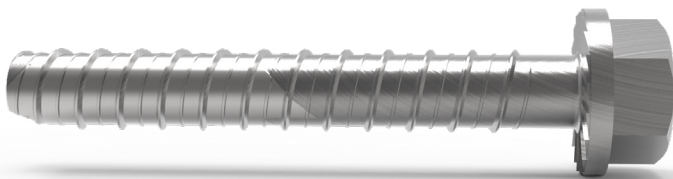

Below you can see which screws we use and which may be relevant for your railing.

SCREW FOR CONCRETE

SCREW INFORMATION

SKRBE12X100A2

Dimensions : 12x100mm
Minimum attachment depth : 150 mm
Minimum distance from edge: 65 mm
Bit: 6mm insex
Drill: 12mm

SCREW FOR CONCRETE

SCREW INFORMATION

SKRBE75X800

SKRBE10X90

Dimensions (A) : 7,5x80 mm
Minimum attachment depth (B): 100 mm
Minimum distance from edge (C): 35 mm
Bit: Socket wrench 10 mm
Drill: 6 mm

Dimensions (A) : 10x90mm
Minimum attachment depth (B): 115 mm
Minimum distance from edge (C): 45 mm
Bit: Socket wrench 13 mm
Drill: 8 mm

SKRBE12X90

Dimensions (A): 12x90mm
Minimum attachment depth (B): 150 mm
Minimum distance from edge (C) : 50 mm
Bit: Socket wrench 15 mm
Drill: 10 mm

Please note that the drawings are not to scale

© Räckesbutiken Sweden AB - <https://www.balustradestore.eu/>
2020-11-09 v. 2.0