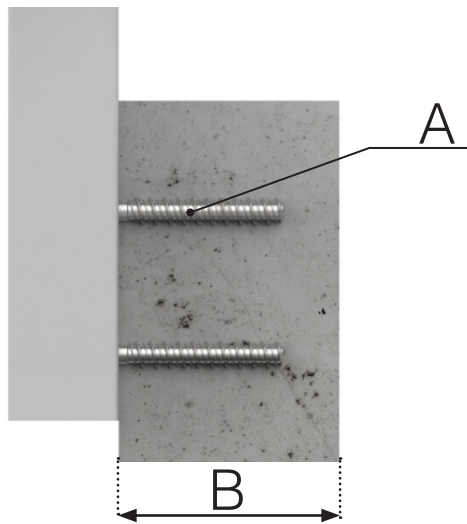

SCREW FOR CONCRETE

SCREW INFORMATION

SKRBE75X800

SKRBE10X90

Dimensions (A) : 7,5x80 mm
Minimum attachment depth (B): 100 mm
Minimum distance from edge (C): 35 mm
Bit: Socket wrench 10 mm
Drill: 6 mm

Dimensions (A) : 10x90mm
Minimum attachment depth (B): 115 mm
Minimum distance from edge (C): 45 mm
Bit: Socket wrench 13 mm
Drill: 8 mm

SKRBE12X90

Dimensions (A): 12x90mm
Minimum attachment depth (B): 150 mm
Minimum distance from edge (C) : 50 mm
Bit: Socket wrench 15 mm
Drill: 10 mm

Please note that the drawings are not to scale

© Räckesbutiken Sweden AB - <https://www.balustradestore.eu/>
2020-11-09 v. 2.0