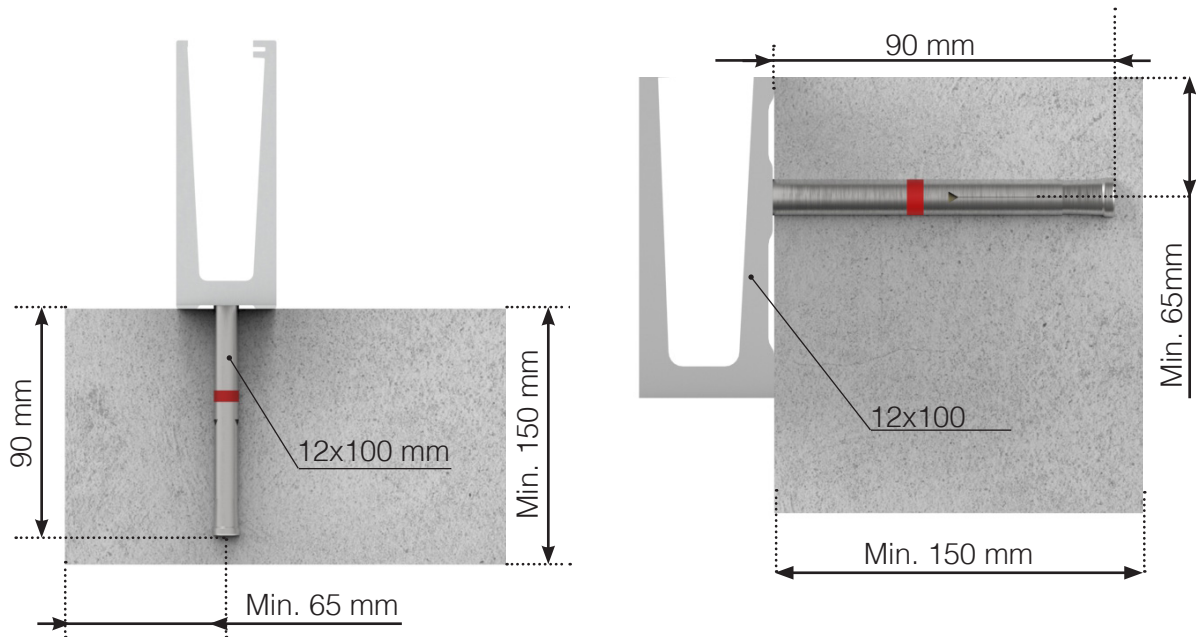

Below you can see which screws we use and which may be relevant for your railing.

SCREW FOR CONCRETE

SCREW INFORMATION

SKRBE12X100A2

Dimensions : 12x100mm
Minimum attachment depth : 150 mm
Minimum distance from edge: 65 mm
Bit: 6mm insex
Drill: 12mm

SCREW FOR CONCRETE

SCREW INFORMATION

SKRBE75X800

SKRBE10X90

Dimensions (A) : 7,5x80 mm
Minimum attachment depth (B): 100 mm
Minimum distance from edge (C): 35 mm
Bit: Socket wrench 10 mm
Drill: 6 mm

Dimensions (A) : 10x90mm
Minimum attachment depth (B): 115 mm
Minimum distance from edge (C): 45 mm
Bit: Socket wrench 13 mm
Drill: 8 mm

SKRBE12X90

Dimensions (A): 12x90mm
Minimum attachment depth (B): 150 mm
Minimum distance from edge (C) : 50 mm
Bit: Socket wrench 15 mm
Drill: 10 mm

Please note that the drawings are not to scale

© Räckesbutiken Sweden AB - <https://www.balustradestore.eu/>
2020-11-09 v. 2.0