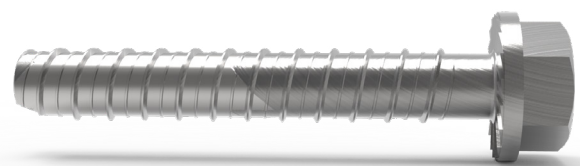

Below you can see which screws we use and which may be relevant for your railing.

SCREW FOR CONCRETE

SCREW INFORMATION

SKRBE12X100A2

Dimensions : 12x100mm
Minimum attachment depth : 150 mm
Minimum distance from edge: 65 mm
Bit: 6mm insex
Drill: 12mm

SKRBE12X90

Dimensions (A): 12x90mm
Minimum attachment depth (B): 150 mm
Minimum distance from edge (C) : 50 mm
Bit: Socket wrench 15 mm
Drill: 10 mm

Please note that the drawings are not to scale

© Räckesbutiken Sweden AB - <https://www.balustradestore.eu/>
2020-11-09 v. 2.0

SCREW FOR CONCRETE

SCREW INFORMATION

SKRBE75X800

SKRBE10X90

Dimensions (A) : 7,5x80 mm
Minimum attachment depth (B): 100 mm
Minimum distance from edge (C): 35 mm
Bit: Socket wrench 10 mm
Drill: 6 mm

Dimensions (A) : 10x90mm
Minimum attachment depth (B): 115 mm
Minimum distance from edge (C): 45 mm
Bit: Socket wrench 13 mm
Drill: 8 mm