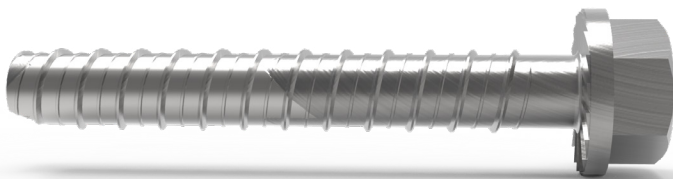

Below you can see which screws we use and which may be relevant for your railing.

SCREW FOR CONCRETE

SCREW INFORMATION

SKRBE12X100A2

Dimensions : 12x100mm
Minimum attachment depth : 150 mm
Minimum distance from edge: 65 mm
Bit: 6mm insex
Drill: 12mm

SKRBE12X90

Dimensions (A): 12x90mm
Minimum attachment depth (B): 150 mm
Minimum distance from edge (C) : 50 mm
Bit: Socket wrench 15 mm
Drill: 10 mm

Please note that the drawings are not to scale

© Räckesbutiken Sweden AB - <https://www.balustradestore.eu/>
2020-11-09 v. 2.0

SCREW FOR CONCRETE

SCREW INFORMATION

SKRBE75X800

SKRBE10X90

Dimensions (A) : 7,5x80 mm
Minimum attachment depth (B): 100 mm
Minimum distance from edge (C): 35 mm
Bit: Socket wrench 10 mm
Drill: 6 mm

Dimensions (A) : 10x90mm
Minimum attachment depth (B): 115 mm
Minimum distance from edge (C): 45 mm
Bit: Socket wrench 13 mm
Drill: 8 mm