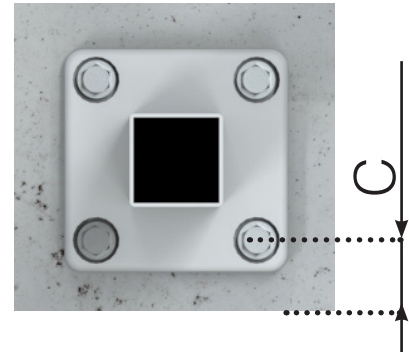

Below you can see which screws we use and which may be relevant for your railing.

SCREW FOR CONCRETE

SCREW INFORMATION

SKRBE12X100A2

Dimensions : 12x100mm
Minimum attachment depth : 150 mm
Minimum distance from edge: 65 mm
Bit: 6mm insex
Drill: 12mm

SCREW FOR CONCRETE

SCREW INFORMATION

SKRBE75X800

SKRBE10X90

Dimensions (A) : 7,5x80 mm
Minimum attachment depth (B): 100 mm
Minimum distance from edge (C): 35 mm
Bit: Socket wrench 10 mm
Drill: 6 mm

Dimensions (A) : 10x90mm
Minimum attachment depth (B): 115 mm
Minimum distance from edge (C): 45 mm
Bit: Socket wrench 13 mm
Drill: 8 mm

SKRBE12X90

Dimensions (A): 12x90mm
Minimum attachment depth (B): 150 mm
Minimum distance from edge (C) : 50 mm
Bit: Socket wrench 15 mm
Drill: 10 mm

Please note that the drawings are not to scale

© Räckesbutiken Sweden AB - <https://www.balustradestore.eu/>
2020-11-09 v. 2.0