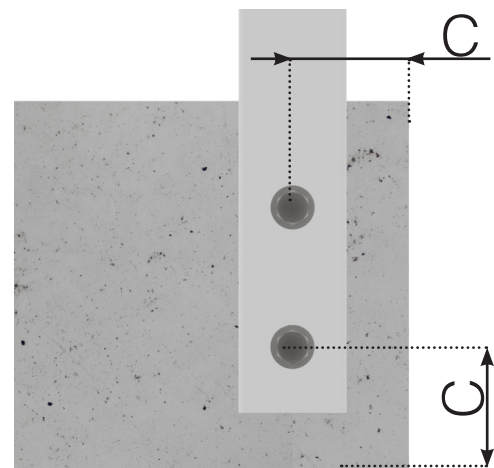

SCREW FOR CONCRETE

SCREW INFORMATION

SKRBE75X800

SKRBE10X90

Dimensions (A) : 7,5x80 mm
Minimum attachment depth (B): 100 mm
Minimum distance from edge (C): 35 mm
Bit: Socket wrench 10 mm
Drill: 6 mm

Dimensions (A) : 10x90mm
Minimum attachment depth (B): 115 mm
Minimum distance from edge (C): 45 mm
Bit: Socket wrench 13 mm
Drill: 8 mm

SKRBE12X90

Dimensions (A): 12x90mm
Minimum attachment depth (B): 150 mm
Minimum distance from edge (C) : 50 mm
Bit: Socket wrench 15 mm
Drill: 10 mm

Please note that the drawings are not to scale

© Räckesbutiken Sweden AB - <https://www.balustradestore.eu/>
2020-11-09 v. 2.0