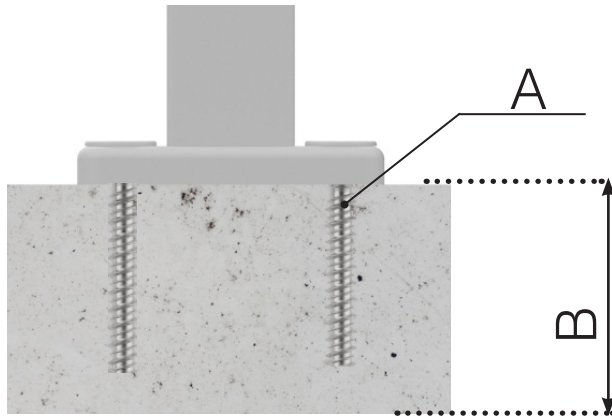

Below you can see which screws we use and which may be relevant for your railing.

SCREW FOR CONCRETE

SCREW INFORMATION

SKRBE12X100A2

Dimensions : 12x100mm
Minimum attachment depth : 150 mm
Minimum distance from edge: 65 mm
Bit: 6mm insex
Drill: 12mm

SCREW FOR CONCRETE

SCREW INFORMATION

SKRBE75X800

SKRBE10X90

Dimensions (A) : 7,5x80 mm
Minimum attachment depth (B): 100 mm
Minimum distance from edge (C): 35 mm
Bit: Socket wrench 10 mm
Drill: 6 mm

Dimensions (A) : 10x90mm
Minimum attachment depth (B): 115 mm
Minimum distance from edge (C): 45 mm
Bit: Socket wrench 13 mm
Drill: 8 mm

SKRBE12X90

Dimensions (A): 12x90mm
Minimum attachment depth (B): 150 mm
Minimum distance from edge (C) : 50 mm
Bit: Socket wrench 15 mm
Drill: 10 mm

Please note that the drawings are not to scale

© Räckesbutiken Sweden AB - <https://www.balustradestore.eu/>
2020-11-09 v. 2.0